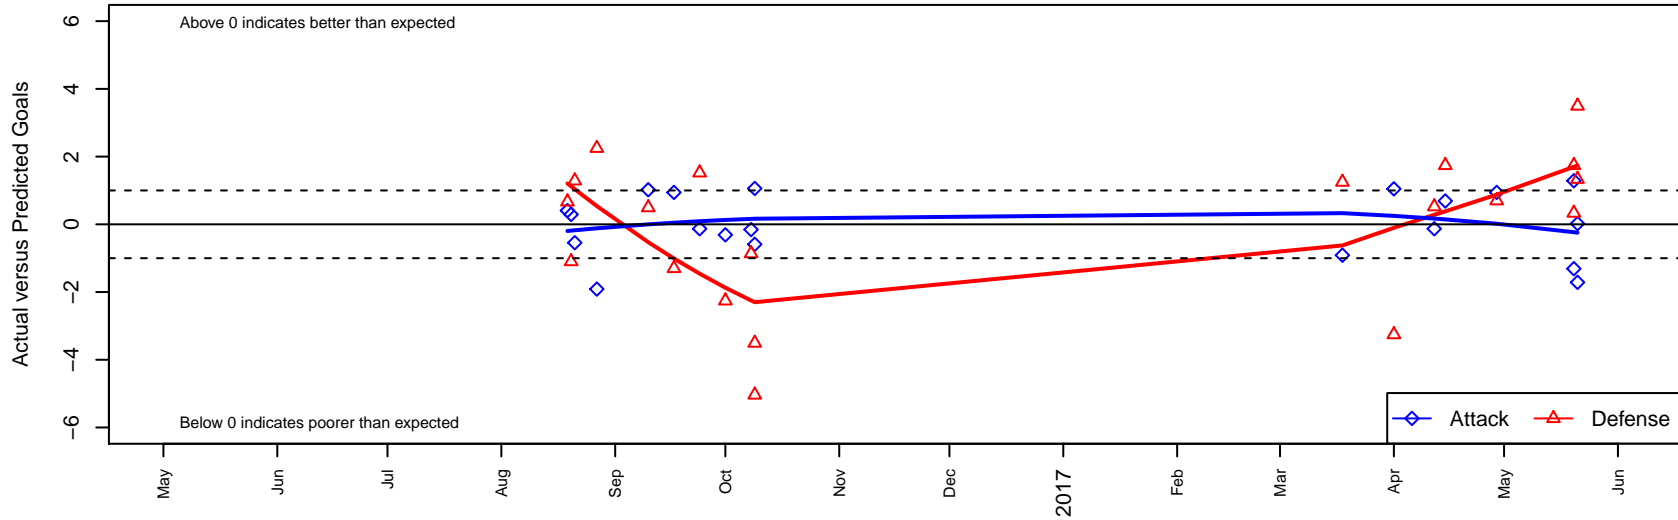

# Idaho Rush Blue B05

Idaho Rush Soccer  
 Boise, ID  
 B05 total strength=779  
 attack=1.23 defense=0.7  
 fall league = Idaho D3 U12 North U12  
 spr league = Spr Idaho D3 U12 North

alt names used:  
 IDAHO RUSH BLUE (2005)  
 IDAHO RUSH IDAHO RUSH BLUE (2005)  
 IDAHO RUSH BLUE (2005)  
 IDAHO RUSH BLUE (2005) (ID)

Venues played:  
 2016 NWCL 05  
 2016 Idaho D3 U12 North U12  
 2016 Spr Idaho D3 U12 North  
 2016 ID Directors Cup U12B Gold U12

**Idaho Rush Blue B05**  
 Dots are actual minus expected GF (blue circles) and GA (red triangles).  
 Blue line is smoothed change in attack strength. Red is smoothed change in defense strength.

**attack and defense variance (black dot)  
relative to other teams  
and top 10 in region**

**attack and defense rating  
relative to others at age  
and all opponents in last 13 months**

**Performance relative to 13 month average**