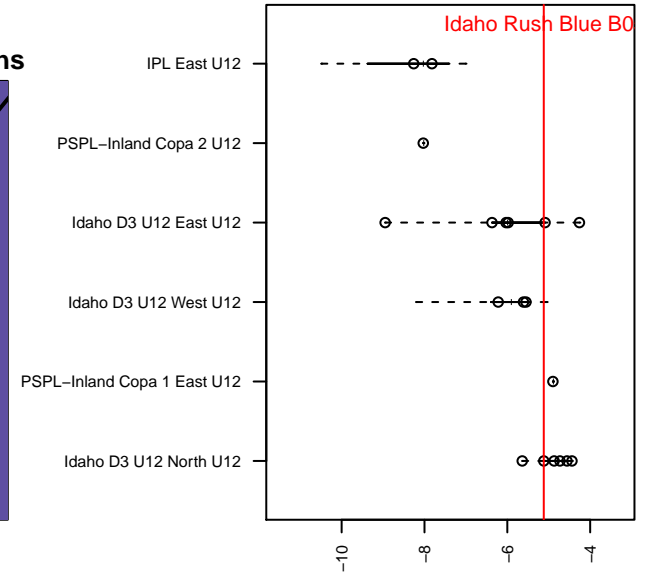

# Idaho Rush Blue B05

Idaho Rush Soccer  
 Boise, ID  
 B05 total strength=779  
 attack=1.23 defense=0.7  
 fall league = Idaho D3 U12 North U12  
 spr league = Spr Idaho D3 U12 North

alt names used:  
 IDAHO RUSH BLUE (2005)  
 IDAHO RUSH IDAHO RUSH BLUE (2005)  
 IDAHO RUSH BLUE (2005)  
 IDAHO RUSH BLUE (2005) (ID)

Venues played:  
 2016 NWCL 05  
 2016 Idaho D3 U12 North U12  
 2016 Spr Idaho D3 U12 North  
 2016 ID Directors Cup U12B Gold U12

**Idaho Rush Blue B05**  
 Dots are actual minus expected GF (blue circles) and GA (red triangles).  
 Blue line is smoothed change in attack strength. Red is smoothed change in defense strength.

**attack and defense variance (black dot)  
relative to other teams  
and top 10 in region**

**attack and defense rating  
relative to others at age  
and all opponents in last 13 months**

**Performance relative to 13 month average**